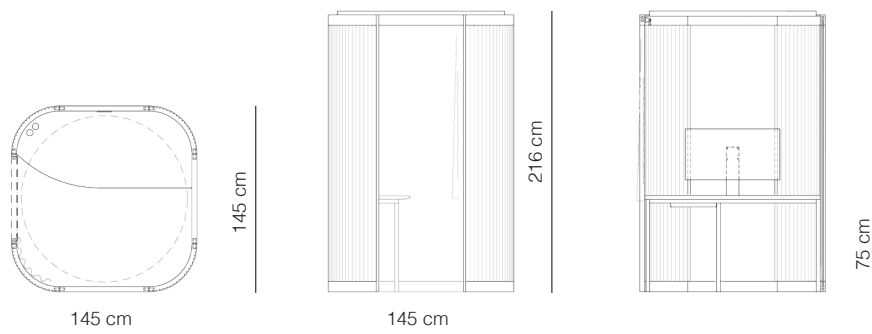

wood oak
natural lacquered

table frame

metal
black (RAL 7021)

curtain

new wool
beige mixed

DIMENSIONS

	EXTERNAL	INNER	TABLE
HEIGHT	216 cm	216 cm	75 cm
LENGTH	145 cm	137 cm	137 cm
WIDTH	145 cm	137 cm	64 cm

PRODUCTINFO

DESIGN	TELY . desk
YEAR	2022
CAPACITY	2-4 persons
FEATURES	1 x cable bushing per main element
MADE IN	Switzerland

Price excl. VAT.

UPON REQUEST

MATERIAL

external fibric

acoustic felt 40mm
grey mixed

frame

wood oak
natural lacquered

	2-SEATER	4-SEATER
HEIGHT	158 cm	158 cm
LENGTH	184 cm	394 cm
WIDTH	88-208 cm	88-208 cm

DIMENSIONS